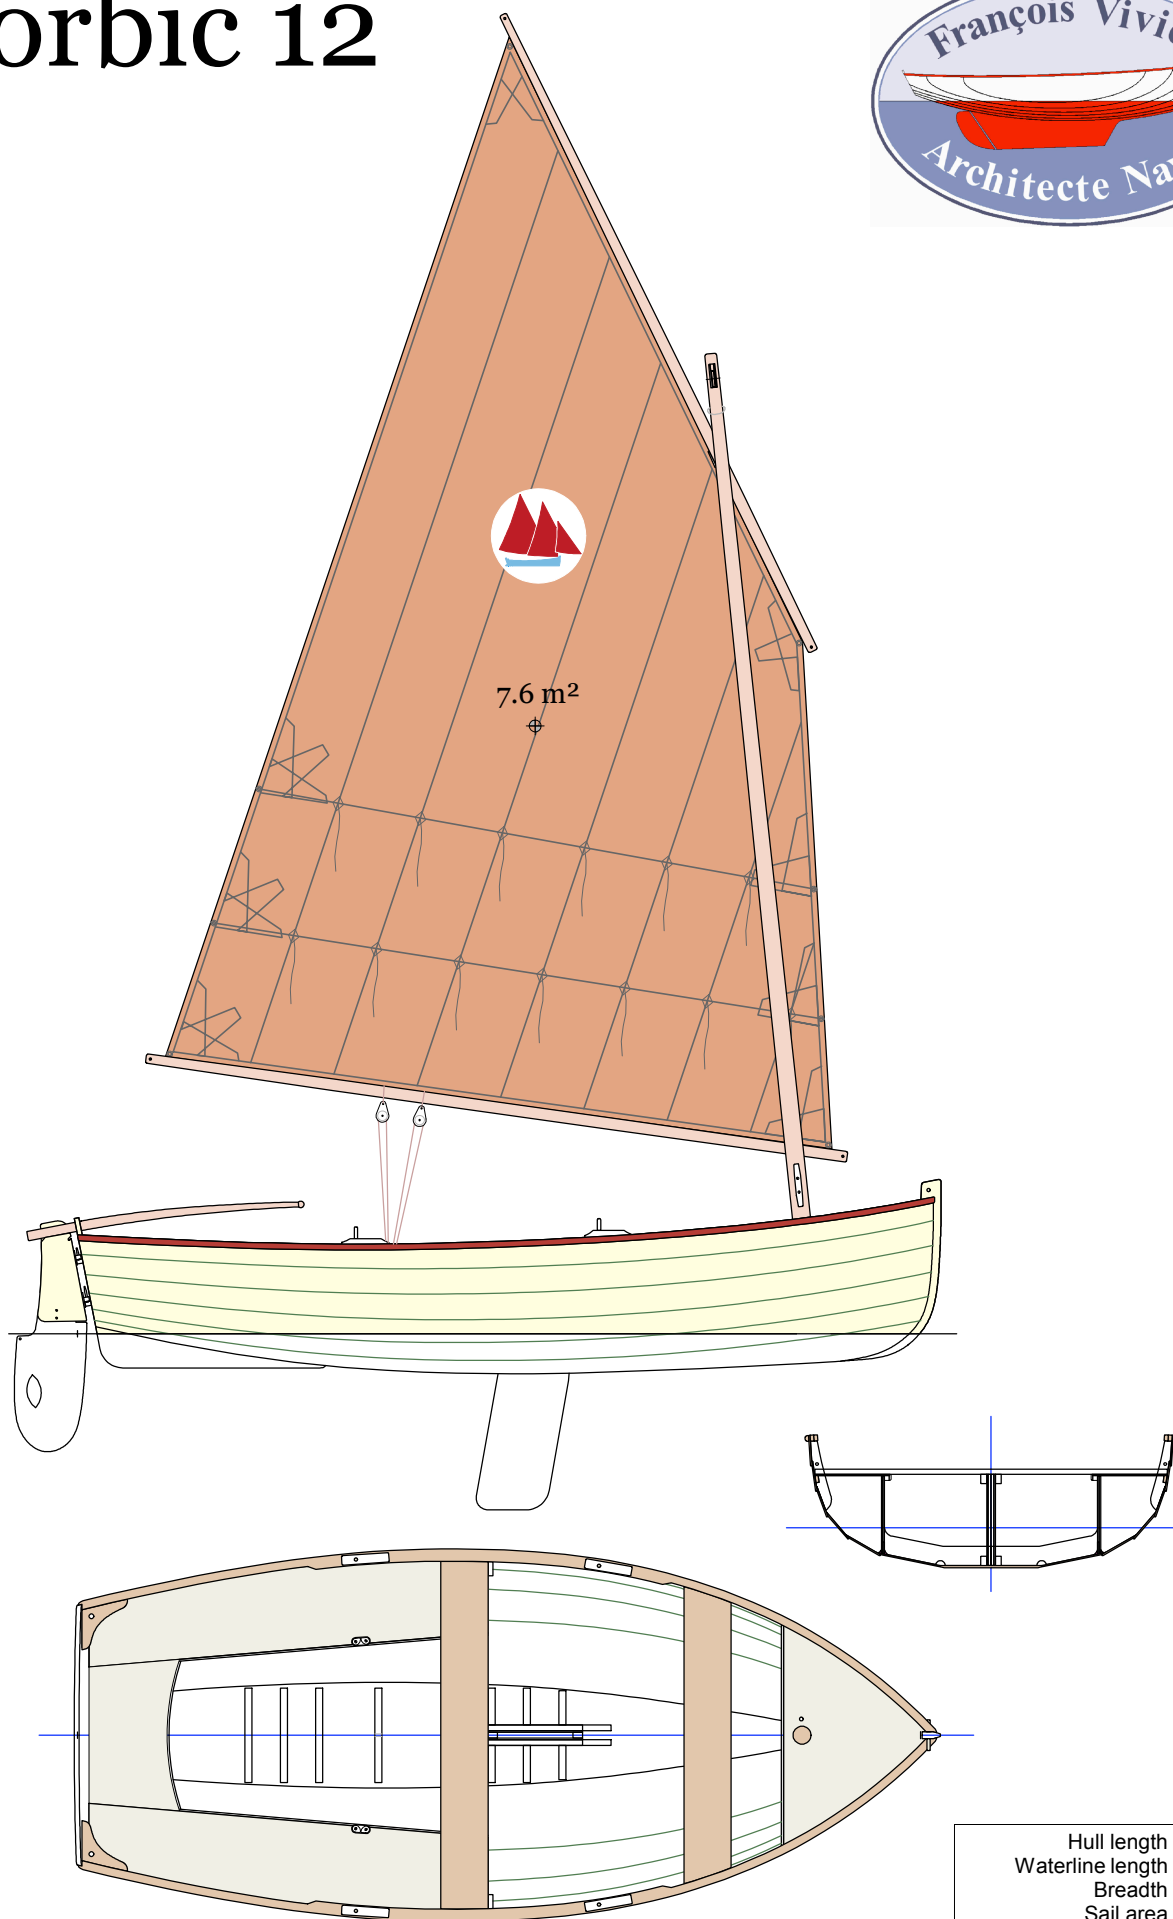

Morbic 12

Hull length	3.67 m
Waterline length	3.35 m
Breadth	1.55 m
Sail area	7.6 m ²
Weight bare	80 kg
Weight ready to sail	112 kg
Design category	C / D
Crew	2 / 3